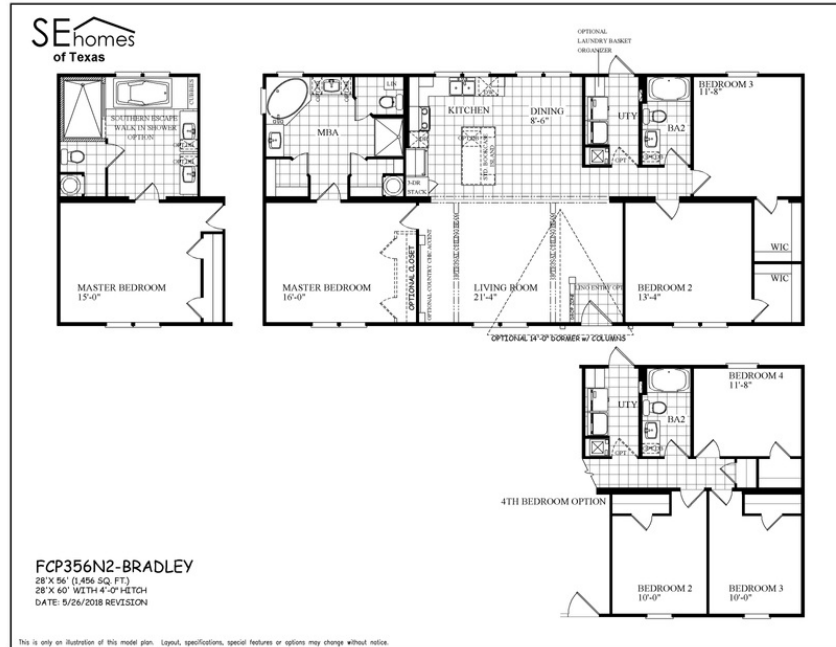

THE BRADLEY

Model number: 45TFC28563DH18

3 beds • 2 baths • 1568 sq.ft. • 28' width • 56' depth

Our home building facilities invest in continuous product and process improvements. Plans, dimensions, features, materials, specifications and availability are subject to change without notice or obligation. Renderings and floor plans are representative likenesses of our homes and may differ from the actual homes. We invite you to tour a Home Center near you and inspect the highest value in quality housing available or call (806) 352-5900 to speak with a Home Consultant. Copyright 2017, CMH. All rights reserved.

<https://www.oakwoodhomesofamarillo.com>

**OAKWOOD HOMES-
AMARILLO**

**8301 CANYON DRIVE
AMARILLO, TX 79110**

Monday - Thursday: 9am - 7pm
Friday: 9am - 6pm
Saturday: 9am - 5pm
Sunday: Closed

(806) 352-5900