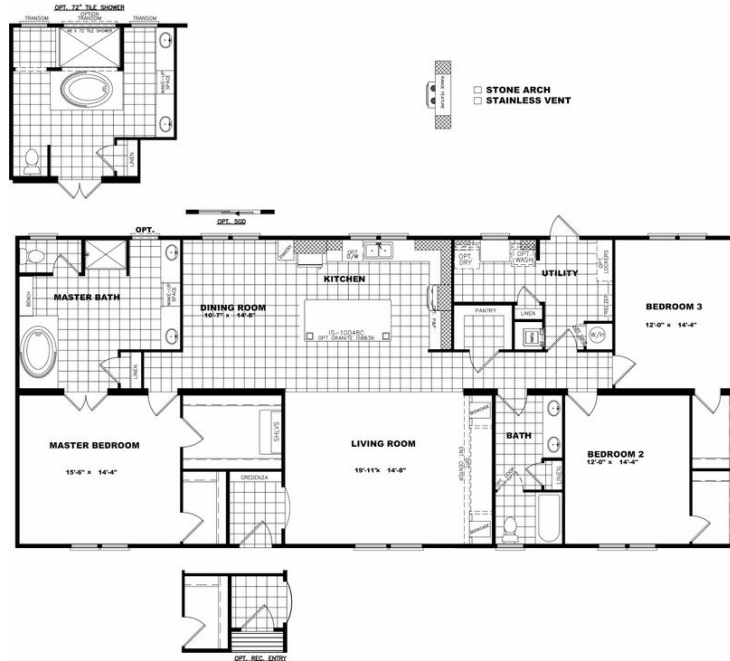

THE NILE

THE NILE Model number: 32RVL32703BH18

3 beds • 2 baths • 2240 sq.ft. • 32' width • 70' depth

Our home building facilities invest in continuous product and process improvements. Plans, dimensions, features, materials, specifications and availability are subject to change without notice or obligation. Renderings and floor plans are representative likenesses of our homes and may differ from the actual homes. We invite you to tour a Home Center near you and inspect the highest value in quality housing available or call (806) 352-5900 to speak with a Home Consultant. Copyright 2017, CMH. All rights reserved.

THE NILE

Model number: 32RVL32703BH18

3 beds • 2 baths • 2240 sq.ft. • 32' width • 70' depth

Our home building facilities invest in continuous product and process improvements. Plans, dimensions, features, materials, specifications and availability are subject to change without notice or obligation. Renderings and floor plans are representative likenesses of our homes and may differ from the actual homes. We invite you to tour a Home Center near you and inspect the highest value in quality housing available or call (806) 352-5900 to speak with a Home Consultant. Copyright 2017, CMH. All rights reserved.