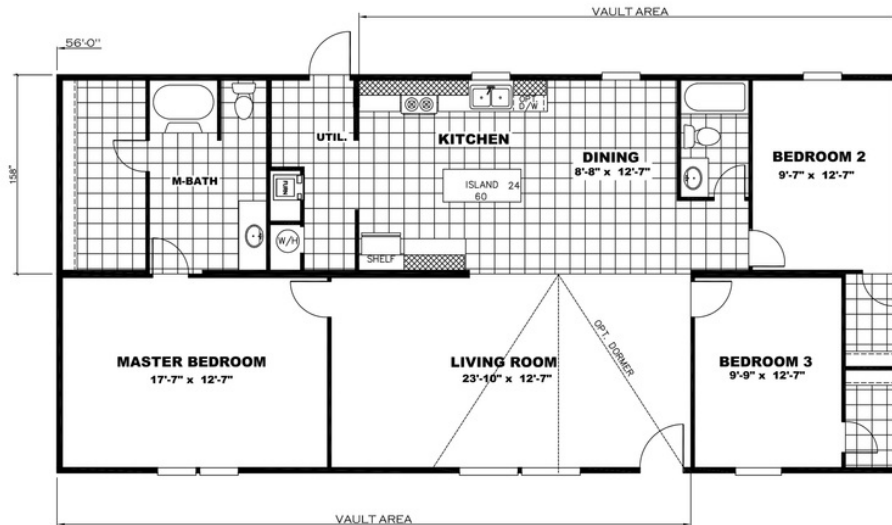

THRILL Model number: 98TRU28563RH18

3 beds • 2 baths • 1568 sq.ft. • 28' width • 56' depth

Our home building facilities invest in continuous product and process improvements. Plans, dimensions, features, materials, specifications and availability are subject to change without notice or obligation. Renderings and floor plans are representative likenesses of our homes and may differ from the actual homes. We invite you to tour a Home Center near you and inspect the highest value in quality housing available or call (806) 352-5900 to speak with a Home Consultant. Copyright 2017, CMH. All rights reserved.