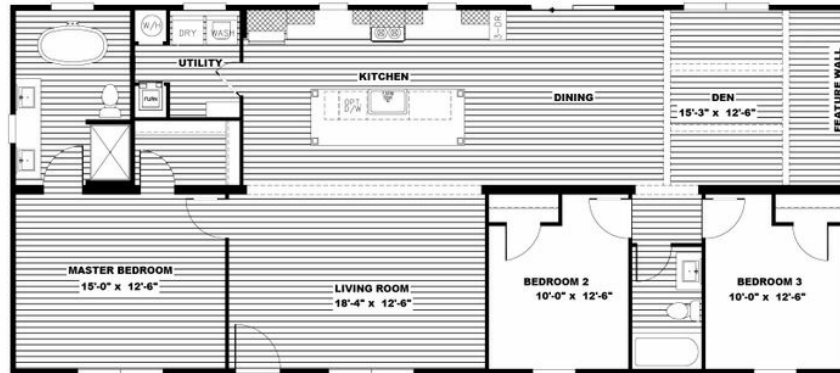

## ISABELLA Model number: 52NXT28603AH19

**3 beds • 2 baths • 1680 sq.ft. • 28' width • 60' depth**

Our home building facilities invest in continuous product and process improvements. Plans, dimensions, features, materials, specifications and availability are subject to change without notice or obligation. Renderings and floor plans are representative likenesses of our homes and may differ from the actual homes. We invite you to tour a Home Center near you and inspect the highest value in quality housing available or call (806) 352-5900 to speak with a Home Consultant. Copyright 2017, CMH. All rights reserved.

### OAKWOOD HOMES- AMARILLO

8301 CANYON DRIVE  
AMARILLO, TX 79110

Monday - Thursday: 9am to 6pm  
Friday: 9am to 6pm  
Saturday: 9am to 5pm  
Sunday: Closed

(806) 352-5900

**ISABELLA** Model number: 52NXT28603AH19**3 beds • 2 baths • 1680 sq.ft. • 28' width • 60' depth**