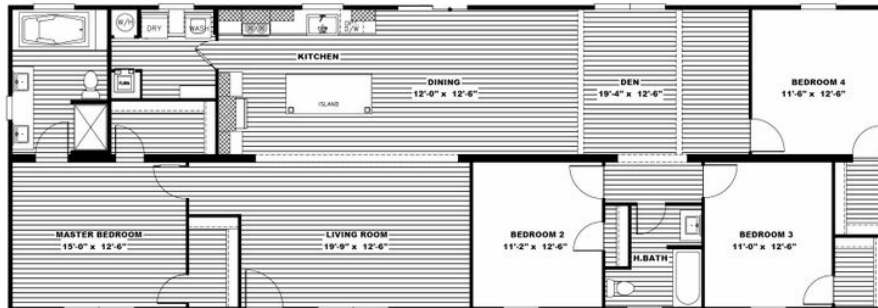

FARMHOUSE 4

Model number: 52FRM28764CH19

4 beds • 2 baths • 2128 sq.ft. • 28' width • 76' depth

Our home building facilities invest in continuous product and process improvements. Plans, dimensions, features, materials, specifications and availability are subject to change without notice or obligation. Renderings and floor plans are representative likenesses of our homes and may differ from the actual homes. We invite you to tour a Home Center near you and inspect the highest value in quality housing available or call (806) 352-5900 to speak with a Home Consultant. Copyright 2017, CMH. All rights reserved.

<https://www.oakwoodhomesofamarillo.com>

OAKWOOD HOMES- AMARILLO

8301 CANYON DRIVE
AMARILLO, TX 79110

Monday - Thursday: 9am to 6pm
Friday: 9am to 6pm
Saturday: 9am to 5pm
Sunday: Closed

(806) 352-5900